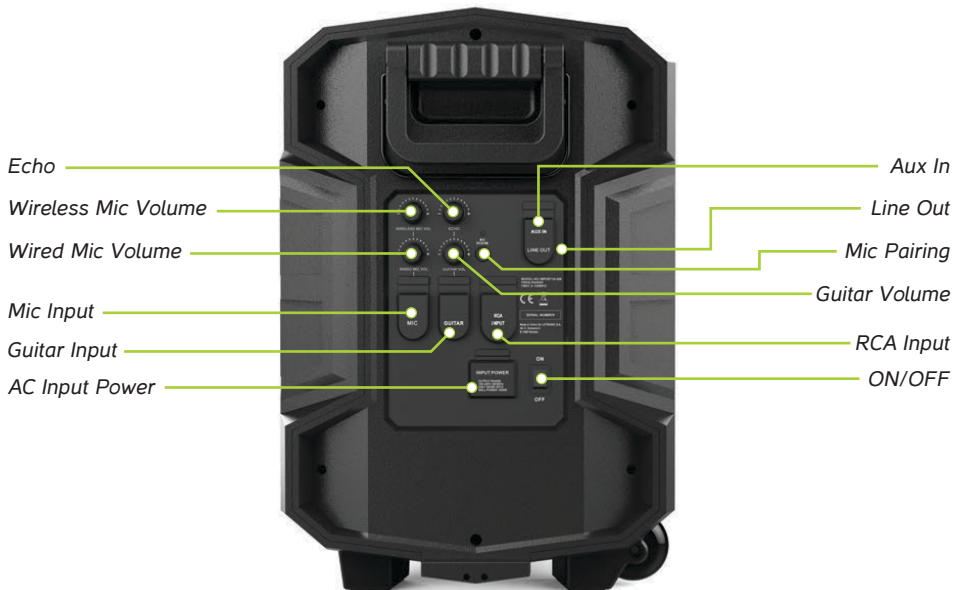

6 WPORT10-300 SPECS

DeviceFUNCTIONS

WPORT10-300 speakers come equipped with multiple controls which will take sound and light performance to the next level. With built in dimmers, volume controls, and Play/Pause features the possibilities are endless!

DeviceFEATURES

FirstUSE

The WPORT10-300 speaker comes equipped with many features that fit your everyday lifestyle. In order to get started, press the power switch to “on” located at the bottom of the speaker. The speaker will play an audible message along with turning on the built-in LED lights to confirm that the unit is on.