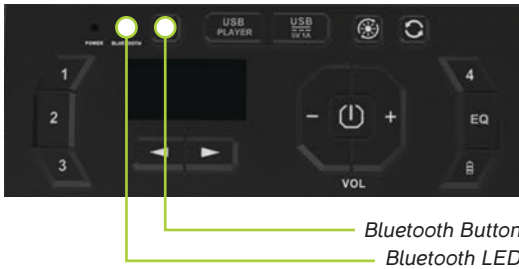

DeviceFEATURES

FirstUSE

The WPORT10-300 speaker comes equipped with many features that fit your everyday lifestyle. In order to get started, press the power switch to “on” located at the bottom of the speaker. The speaker will play an audible message along with turning on the built-in LED lights to confirm that the unit is on.

*Please charge battery for at least 6 hours before first use to ensure full charge.
When not in use, please turn off power switch*