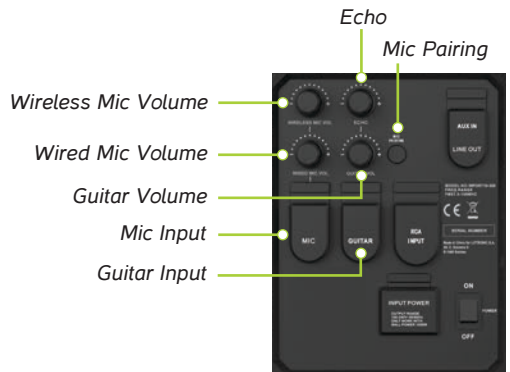

Ensure speaker and Bluetooth device are within 3 feet of each other.

Mic & GuitarUSE

The WPORT10-300 speaker comes equipped with many features that fit your everyday lifestyle.

MicSYNC

1. Press and hold mic pairing button on the unit for 3 sec., Green light will fast flash.
2. Turn on wireless mic. pairs automatically.
3. When paired successfully, Green light will be solid, Red light on mic will be solid as well.