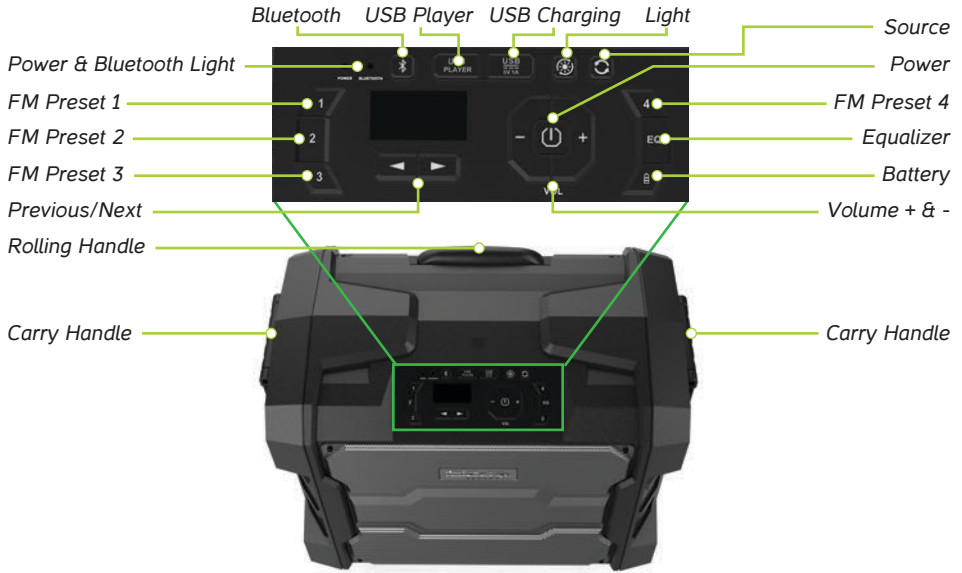

6 WPORT10-300 SPECS

DeviceFUNCTIONS

WPORT10-300 speakers come equipped with multiple controls which will take sound and light performance to the next level. With built in dimmers, volume controls, and Play/Pause features the possibilities are endless!

DeviceFEATURES

FirstUSE

The WPORT10-300 speaker comes equipped with many features that fit your everyday lifestyle. In order to get started, press the power switch to “on” located at the bottom of the speaker. The speaker will play an audible message along with turning on the built-in LED lights to confirm that the unit is on.

Première UTILISATION

Le WPORT10-300 possède de nombreuses fonctionnalités vous facilitent son utilisation. Pour commencer, mettez le commutateur M/A sur ON. Vous entendez un message audio et les LED intégrées s'allument pour confirmer que l'appareil est sous tension.